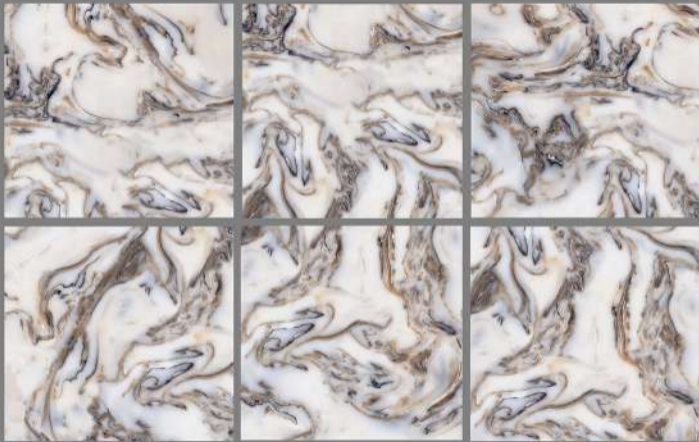

STONE BURL CREMA

STONE BURL LIGHT

TYRA BEIGE

TYRA BROWN

TYRA CREAM

TYRA GREY

HECTOR BROWN

HECTOR CREAM

HECTOR NATURAL

HECTOR PINK

JAXON TRAVERTINO GREY

LEKAS BLUE

LEKAS BROWN

LEKAS CREAM

LEKAS NATURAL

LEVI BEIGE

LEVI DARK

LEVI LIGHT

MARVEL BLUE

MARVEL NATURAL

NOEL BROWN

NOEL GREY

NOEL

PEDRO BEIGE