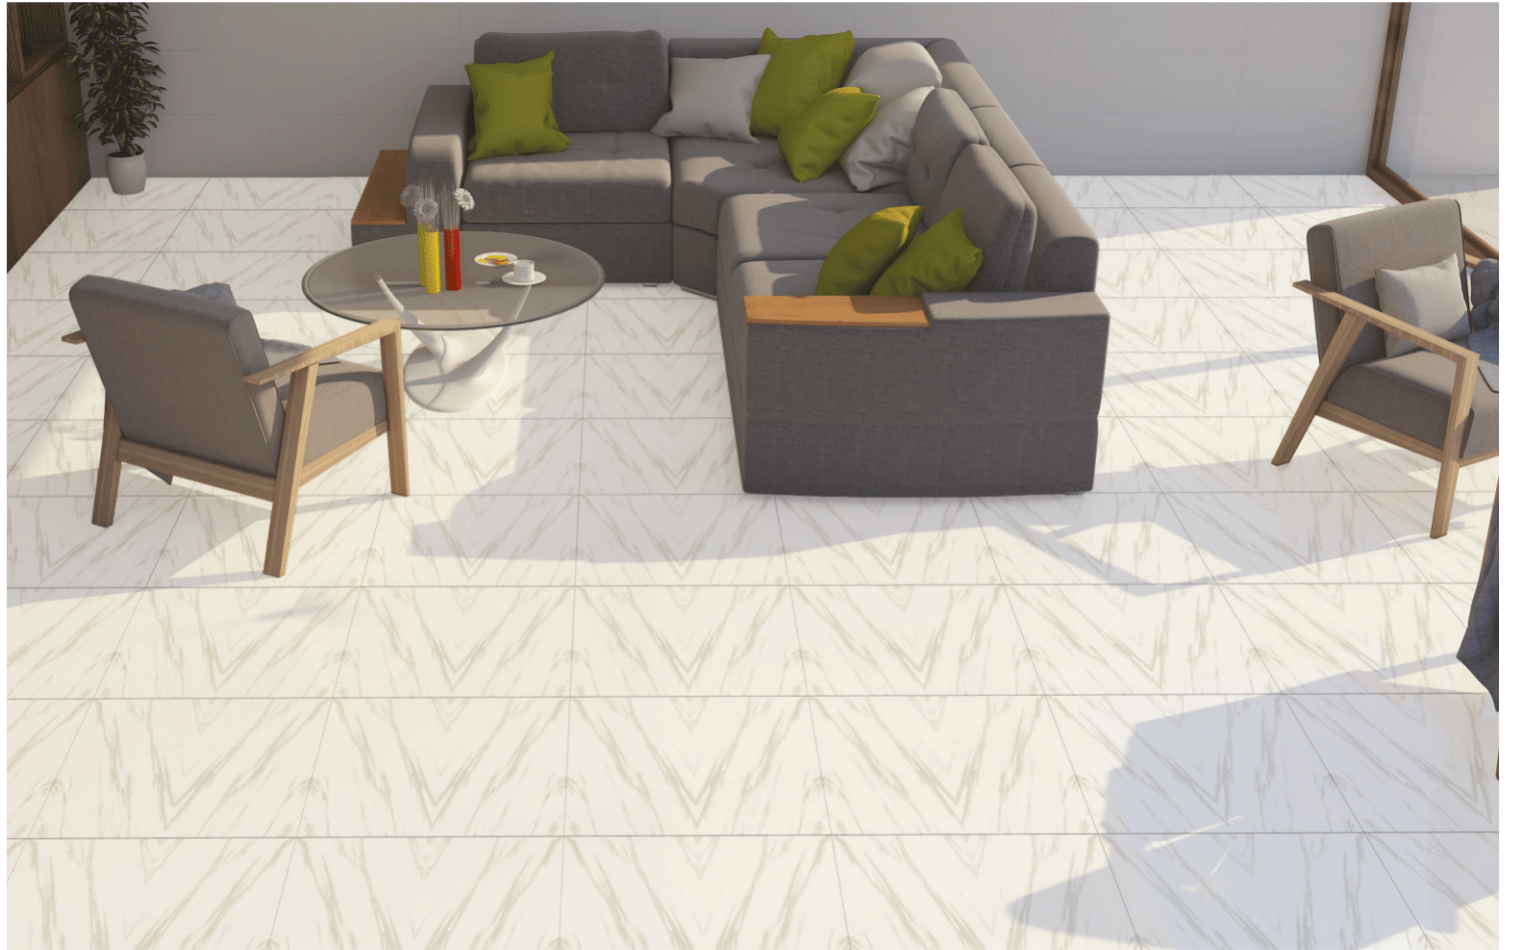

8046

Floor Tile

Water
Resistance

Stain
Resistance

Indoor Use

NANO SOLUBLE SALT | FULL BODY RECTIFIED
60x60 CM | 24x24 IN | 4 Pcs/Box | 1,44 SqMt/Box