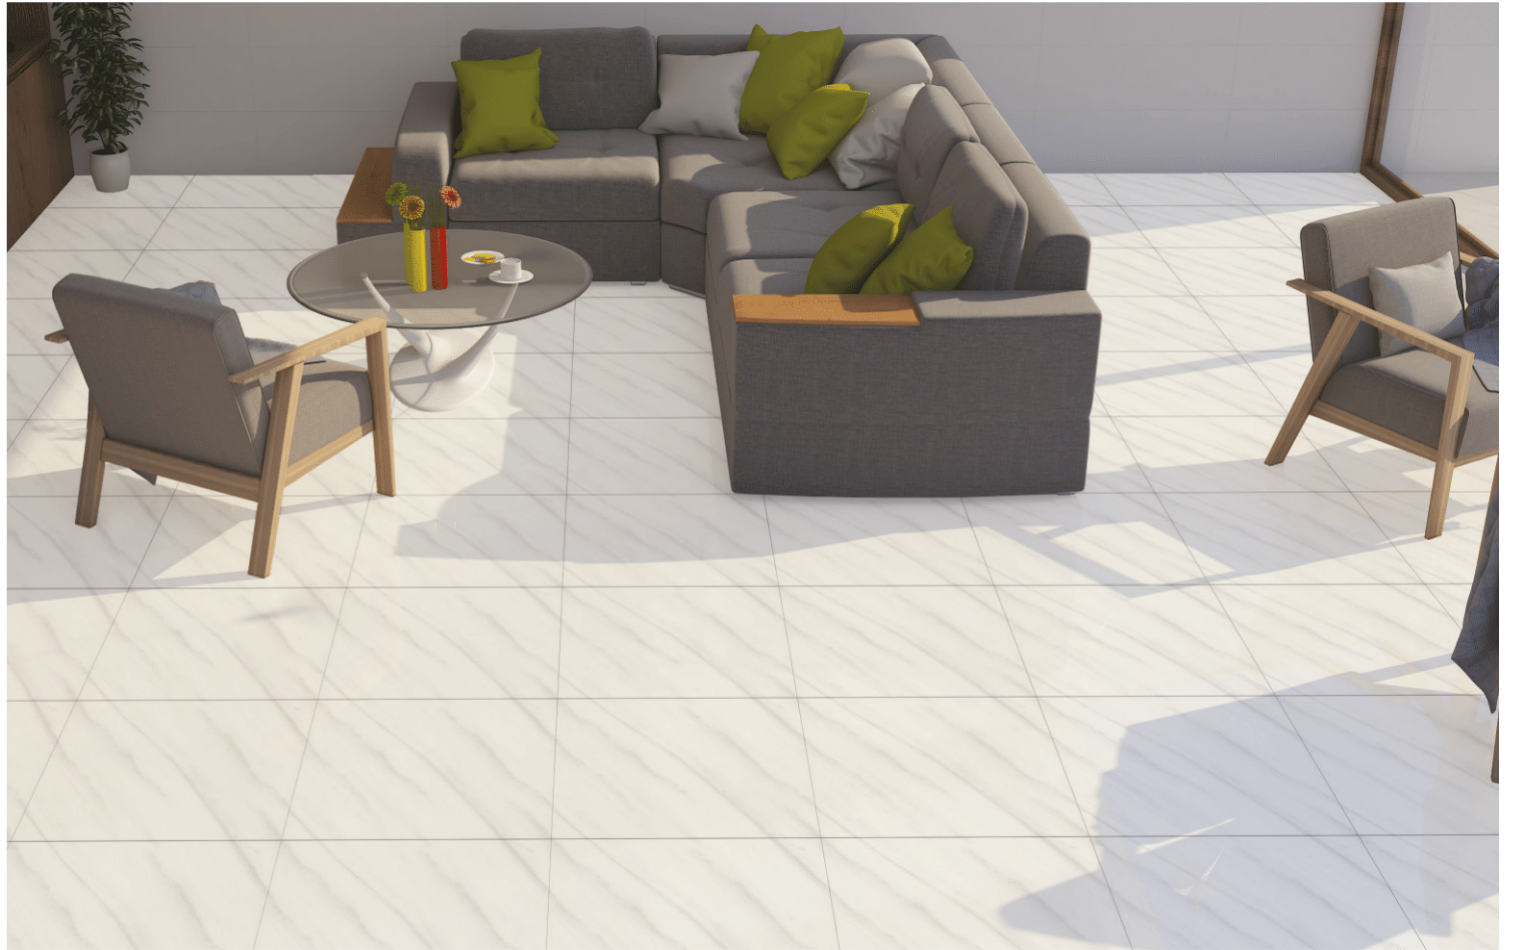

Water
Resistance

Stain
Resistance

Indoor Use

NANO SOLUBLE SALT | FULL BODY RECTIFIED
60x60 CM | 24x24 IN | 4 Pcs/Box | 1,44 SqMt/Box

8024

Floor Tile

Water
Resistance

Stain
Resistance