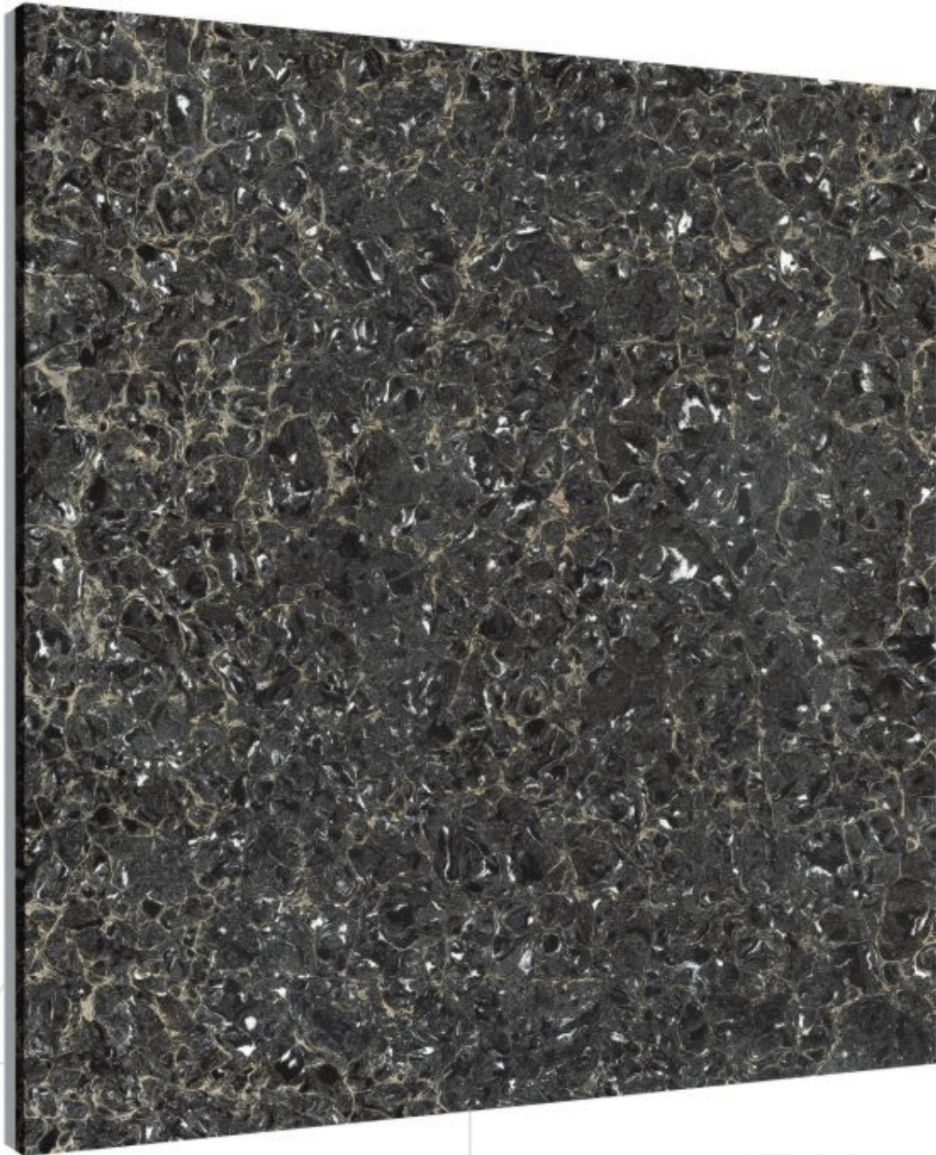

CROWN COCO

600x
600mm

light traffic areas

water absorption

laying on floor

polished

indoor use

frost resistance