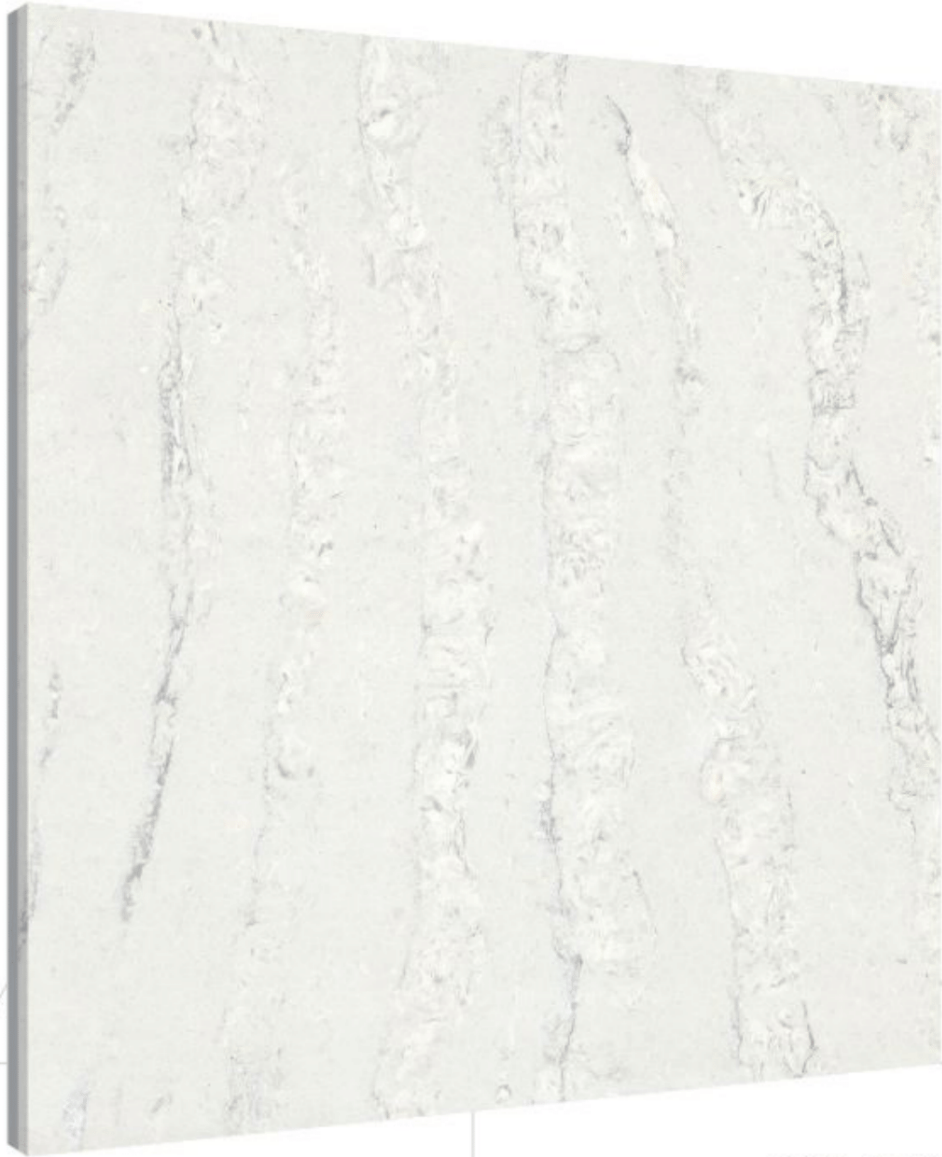

ARTISTIC
DOUBLE CHARGE
VITRIFIED TILES

NOVA GREY

600x
600mm

light traffic areas

water absorption

laying on floor

polished

indoor use

frost resistance