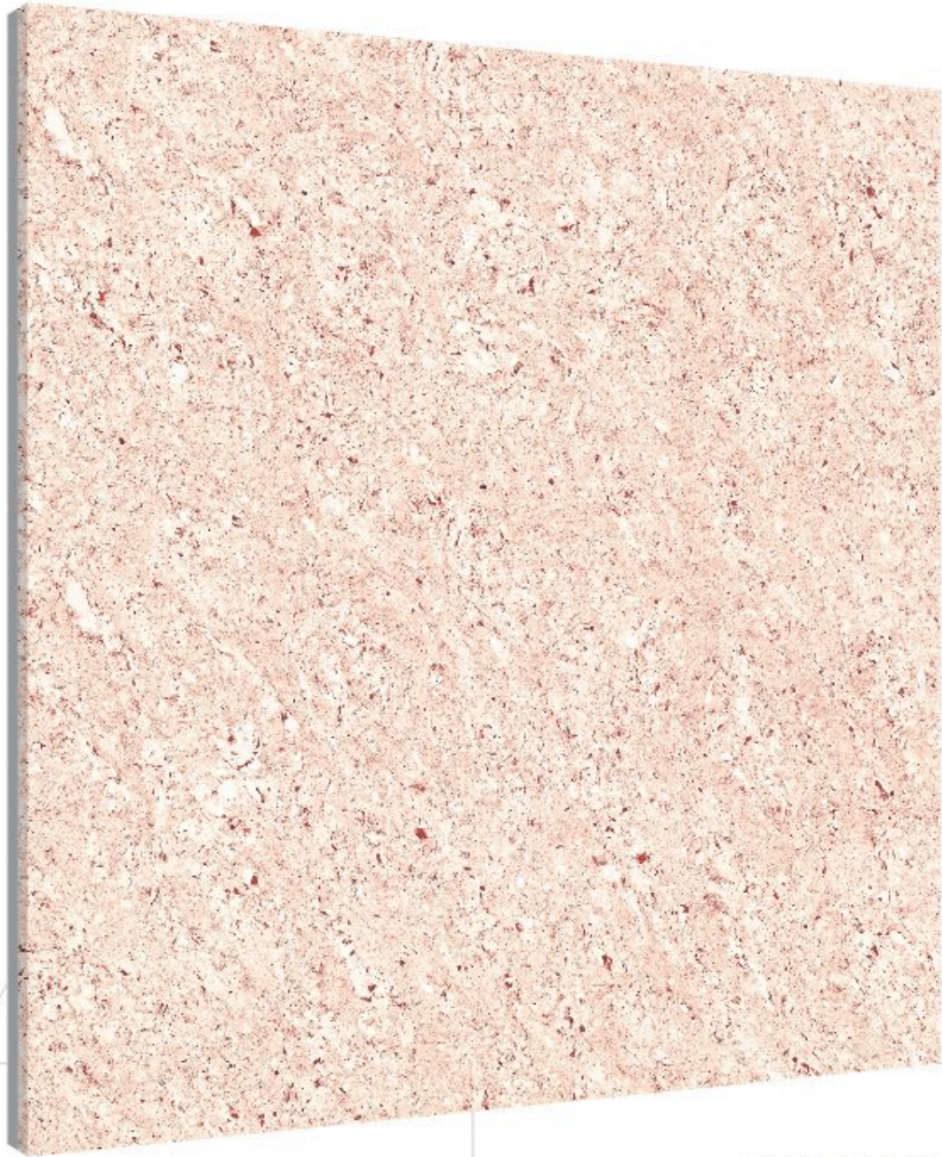

ARTISTIC
DOUBLE CHARGE
VITRIFIED TILES

VELVET RUBY

600x
600mm

- light traffic areas
- water absorption
- laying on floor
- polished
- indoor use
- frost resistance