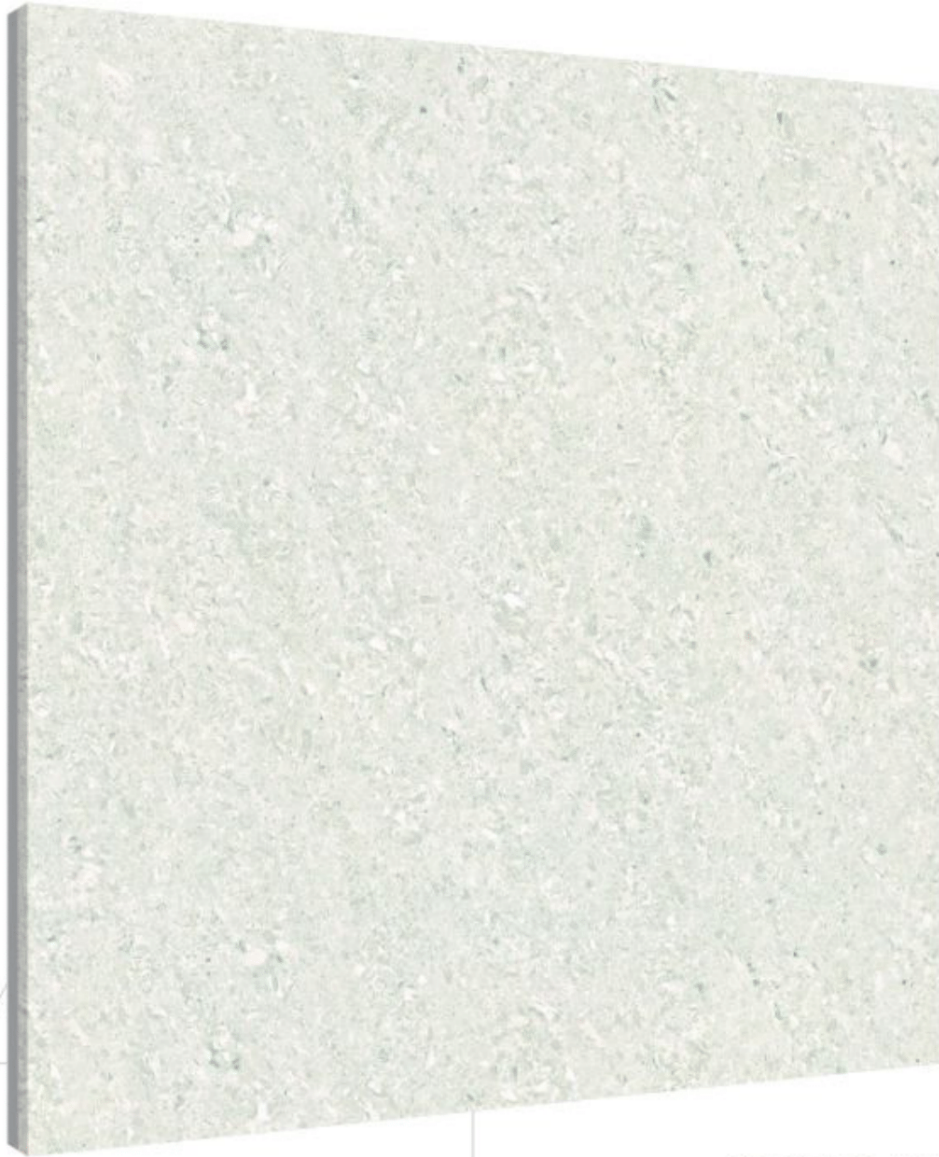

ARTISTIC
DOUBLE CHARGE
VITRIFIED TILES

VELVET PLAZA

600x
600mm

light traffic areas

water absorption

laying on floor

polished

indoor use

frost resistance