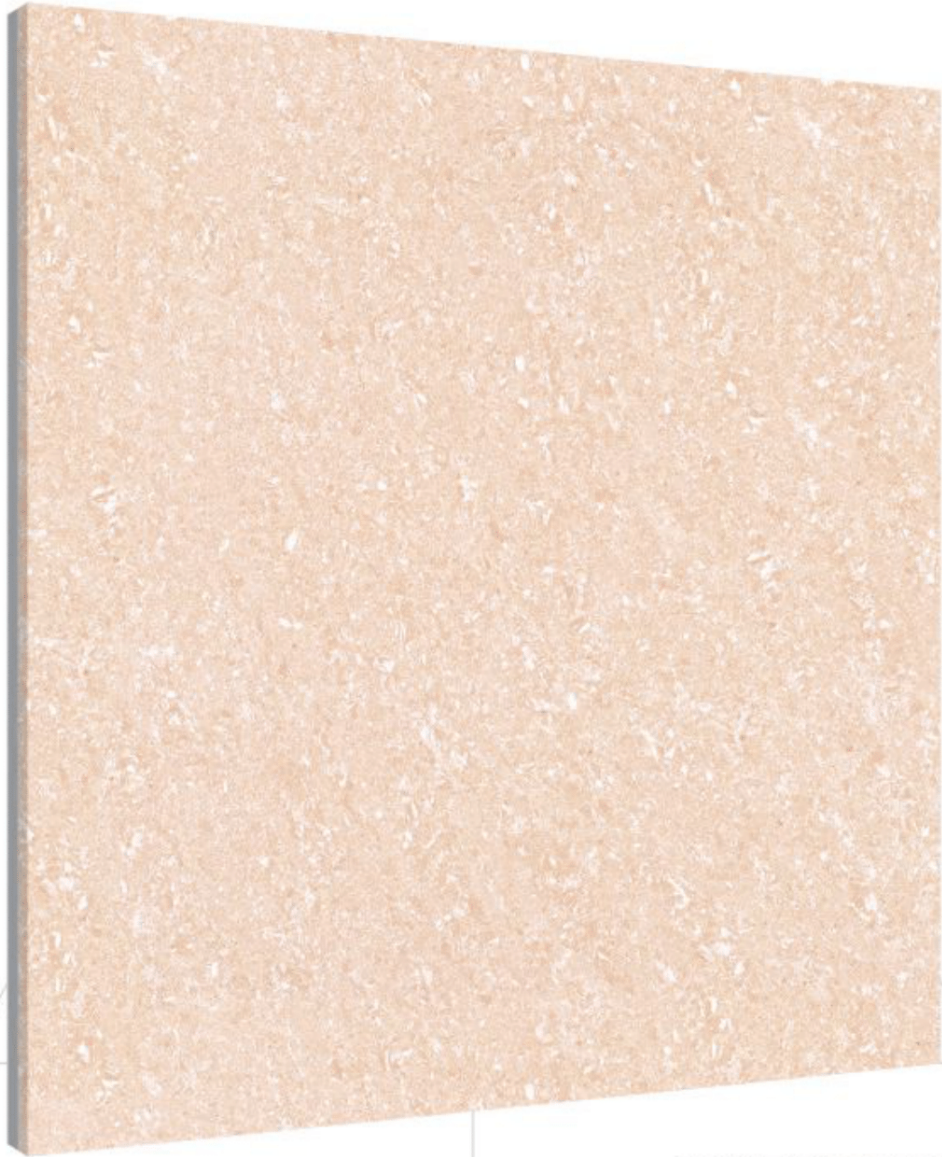

ARTISTIC
DOUBLE CHARGE
VITRIFIED TILES

VELVET FLAMINGO

600x
600mm

light traffic areas

water absorption

laying on floor

polished

indoor use

frost resistance