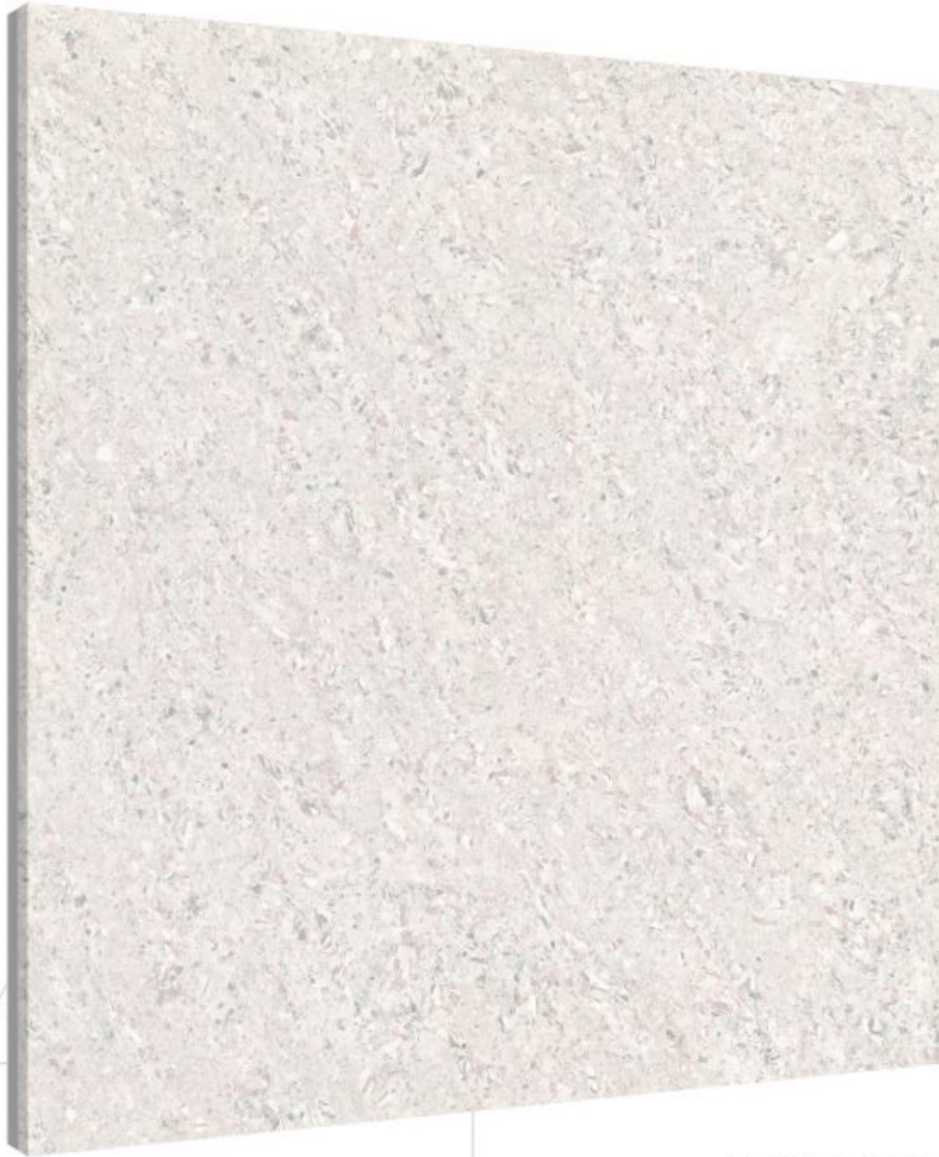

ARTISTIC
DOUBLE CHARGE
VITRIFIED TILES

VELVET FLORA

600x
600mm

light traffic areas

water absorption

laying on floor

polished

indoor use

frost resistance