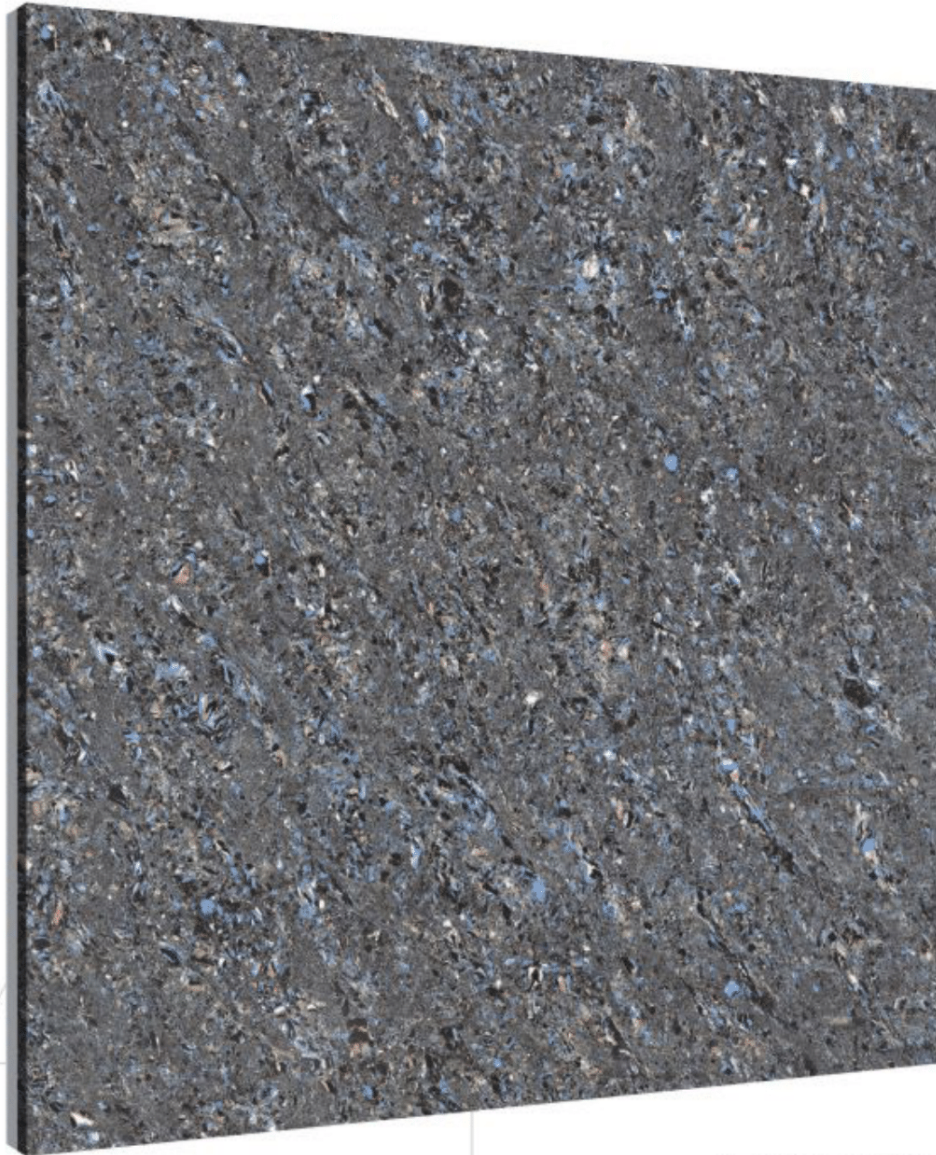

 water absorption

 laying on floor

 polished

 indoor use

 frost resistance

ARTISTIC
DOUBLE CHARGE
VITRIFIED TILES

VELVET BASALT

600x
600mm