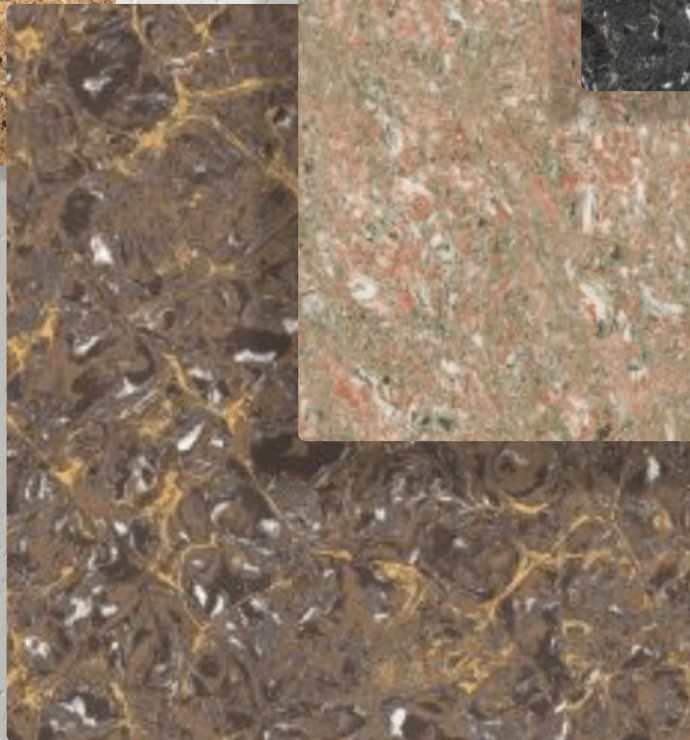

ARTICA

Double Charge

600x600mm