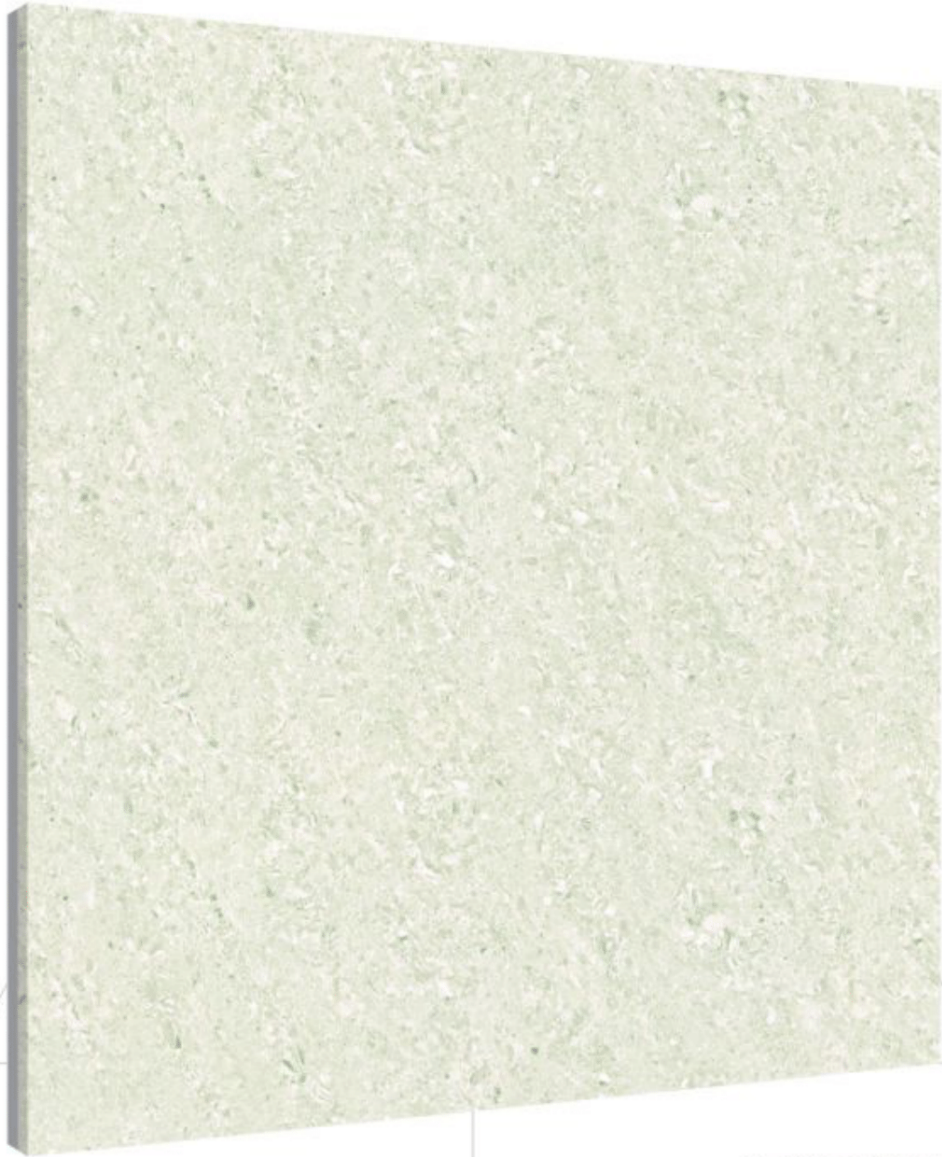

ARTISTIC
DOUBLE CHARGE
VITRIFIED TILES

VELVET PISTA

600x
600mm

light traffic areas

water absorption

laying on floor

polished

indoor use

frost resistance