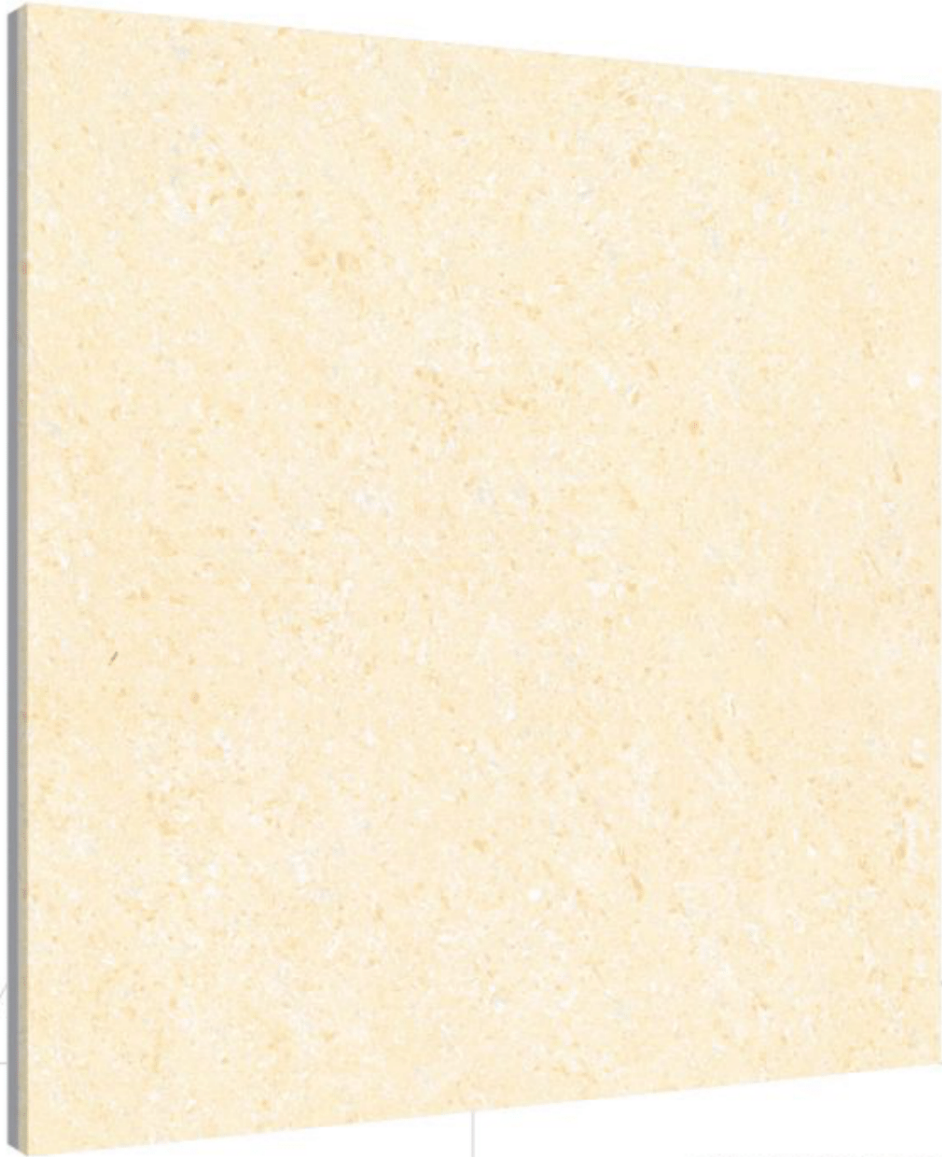

ARTISTIC
DOUBLE CHARGE
VITRIFIED TILES

VELVET SUMMER

600x
600mm

light traffic areas	water absorption	laying on floor
polished	indoor use	frost resistance