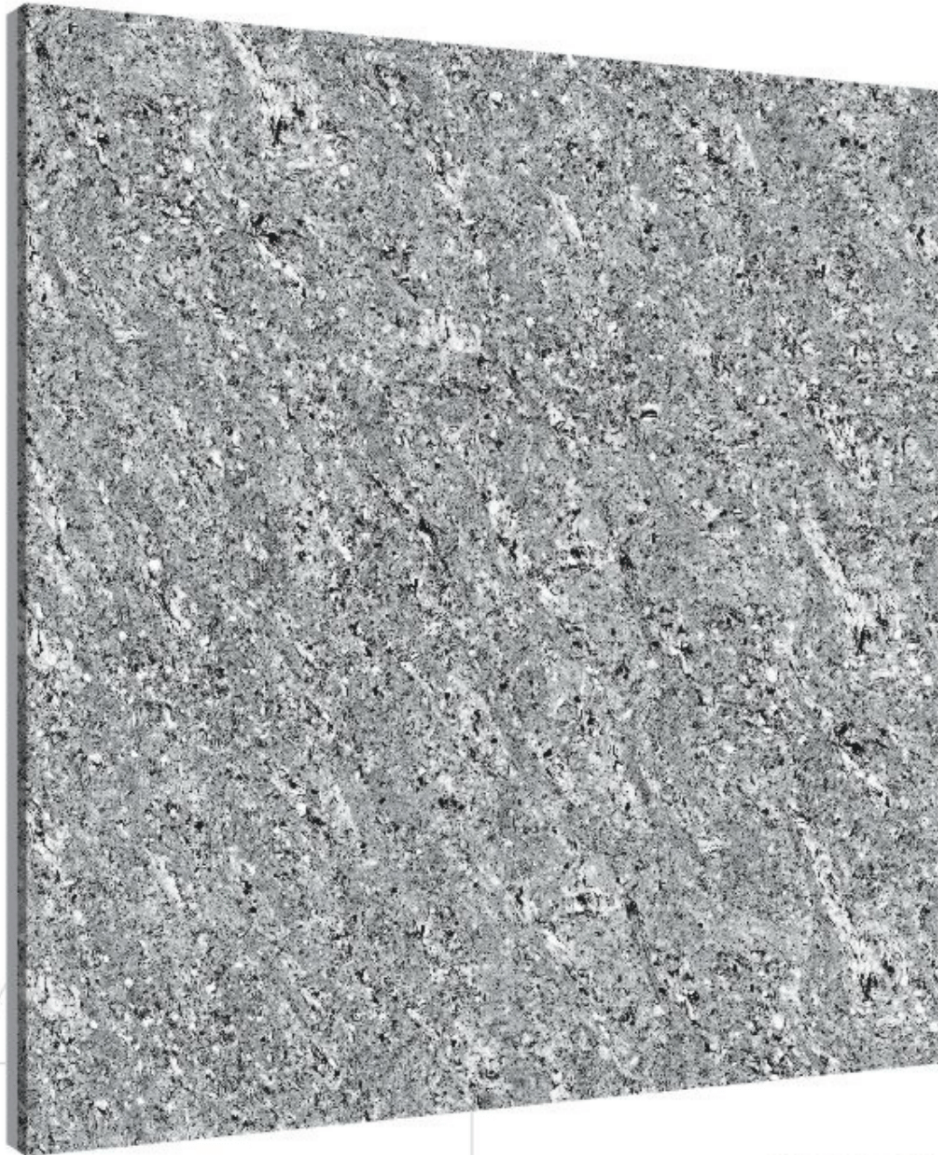

ARTISTIC
DOUBLE CHARGE
VITRIFIED TILES

VELVET ASH

600x
600mm

light traffic areas

water absorption

laying on floor

polished

indoor use

frost resistance