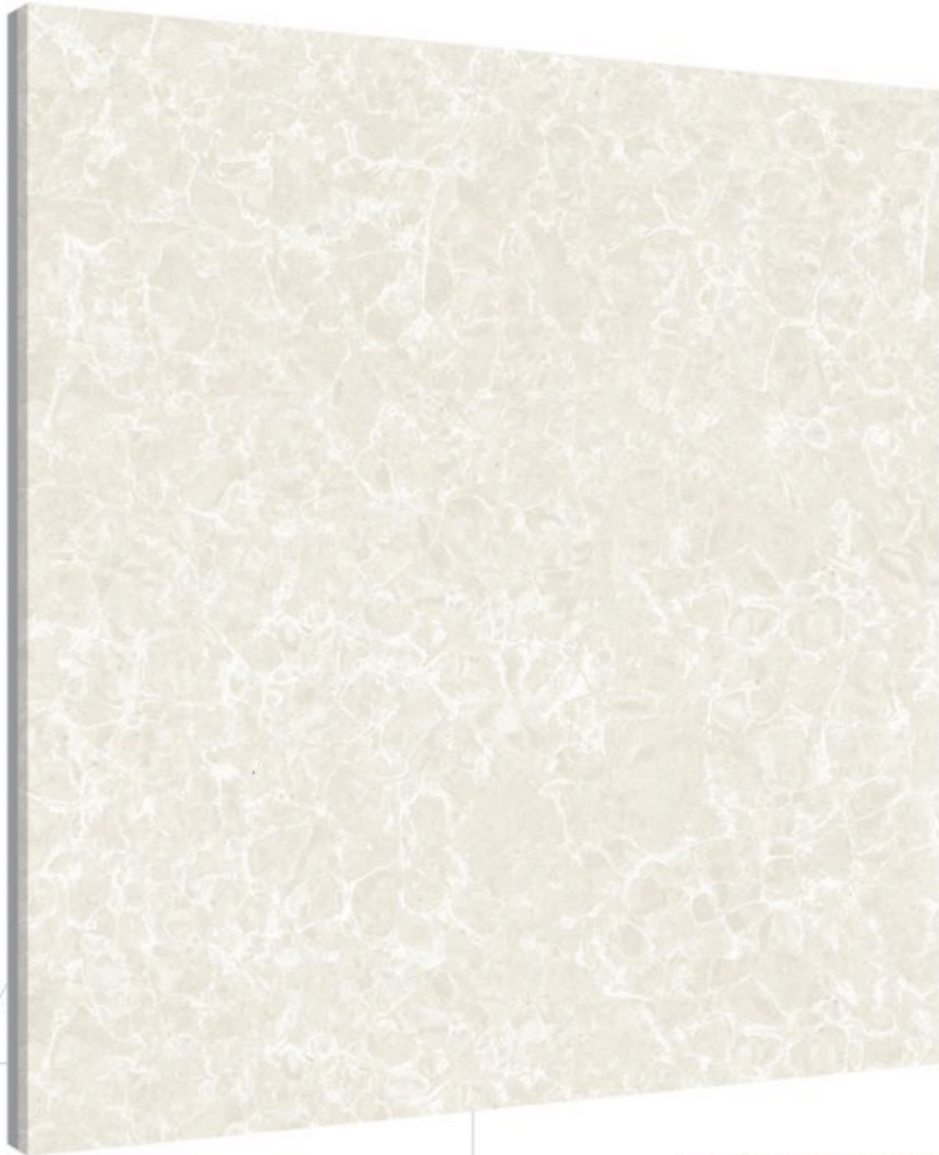

ARTISTIC
DOUBLE CHARGE
VITRIFIED TILES

CROWN PERADISE

600x
600mm

light traffic areas

water absorption

laying on floor

polished

indoor use

frost resistance