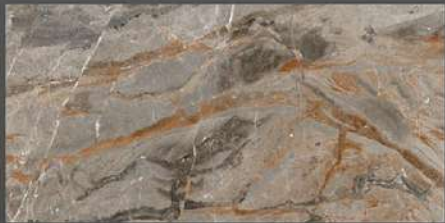

600X1200 GLOSSY

ERAWOOD PINE

600X1200 GLOSSY

ERAWOOD WANGE

600X1200 GLOSSY

ESTILO BROWN

600X1200 GLOSSY

ESTILO NATURAL