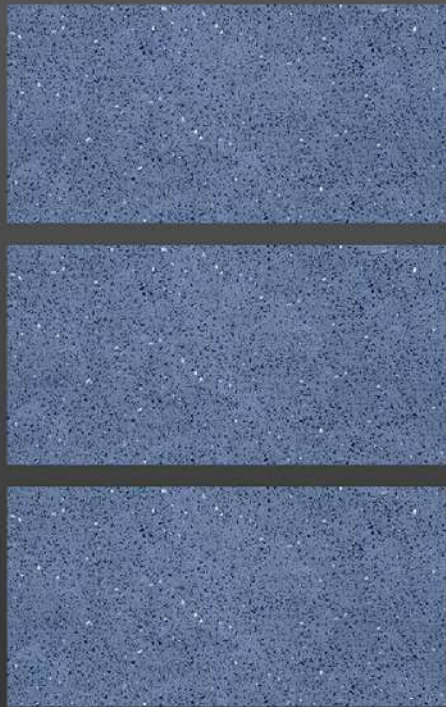

MATRIX QUARTZ BLUE

600X1200 GLOSSY