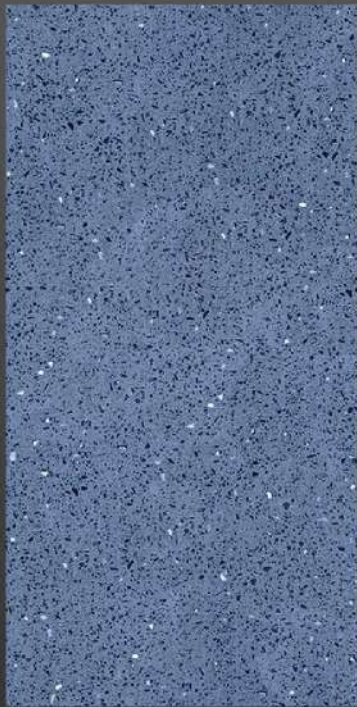

MATRIX QUARTZ BLUE

600X1200 GLOSSY