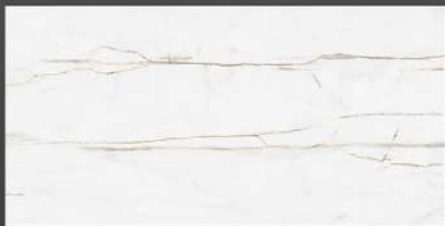

600X1200 GLOSSY

BRUNO NATURAL

600X1200 GLOSSY

BRUNO CHOCO

600X1200 GLOSSY

CALACATTA STATUARIO

600X1200 GLOSSY

CEPPO CREMA