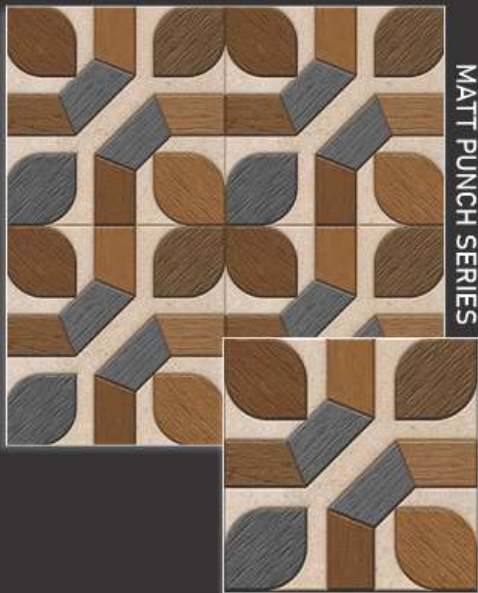

12mm
THICKNESS

FUSION - 1003

400X400mm
DIGITAL TILES
Vitrified Parking