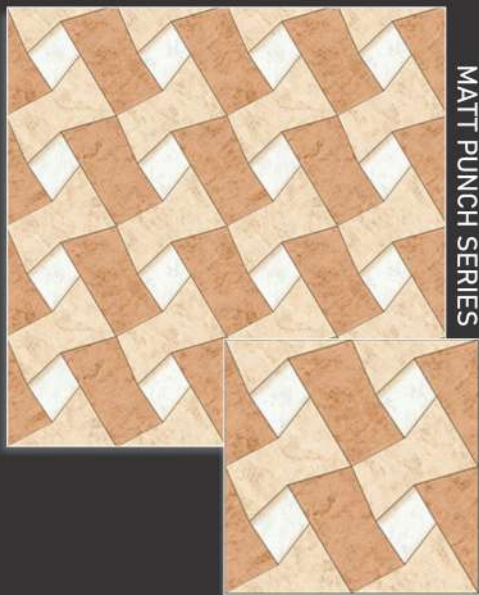

**12mm**  
THICKNESS

MATT PUNCH SERIES

CARARA - 1016

400X400mm  
**DIGITAL** TILES  
Vitrified Parking

**12mm**  
THICKNESS

MATT PUNCH SERIES

CARARA - 1017

400X400mm  
**DIGITAL** TILES  
Vitrified Parking