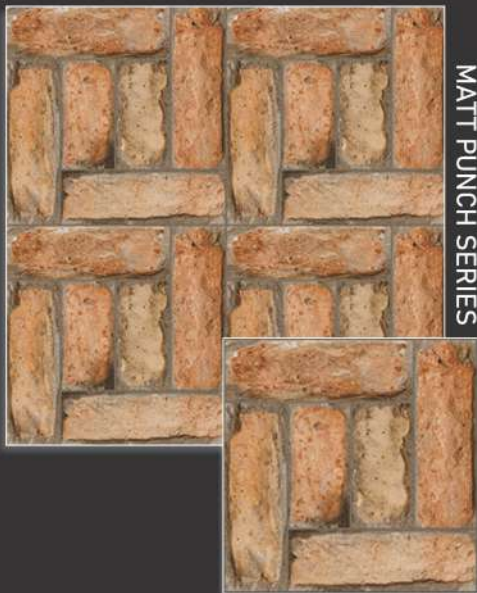

**12mm**  
THICKNESS

MATT PUNCH SERIES

EVOK - 1001

400X400mm  
**DIGITAL** TILES  
Vitrified Parking

**12mm**  
THICKNESS

MATT PUNCH SERIES

EVOK - 1002

400X400mm  
**DIGITAL** TILES  
Vitrified Parking