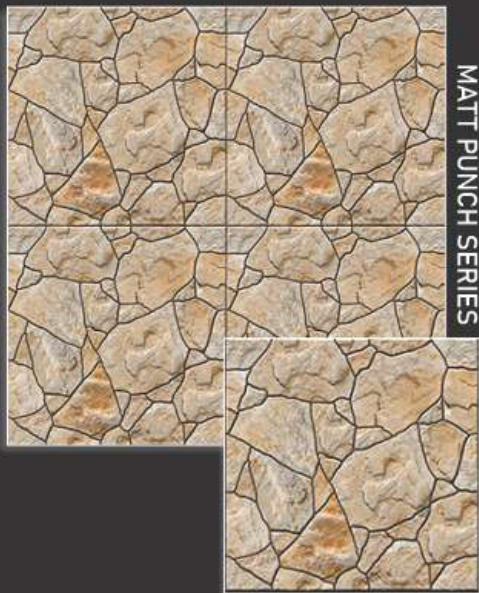

12mm
THICKNESS

TRUMP - 1015

400X400mm
DIGITAL TILES
Vitrified Parking