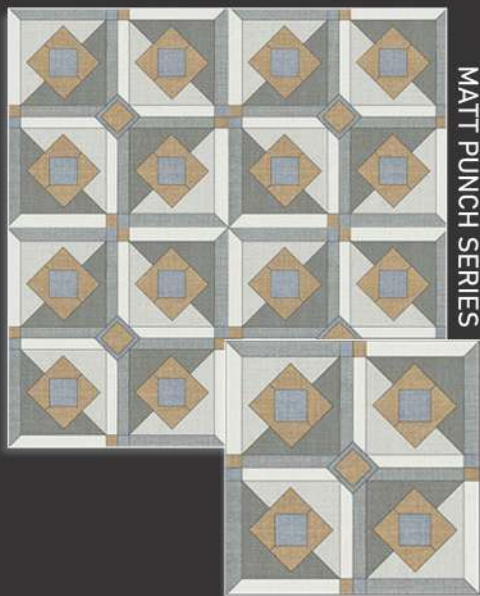

400X400mm  
**DIGITAL** TILES  
Vitrified Parking

**12mm**  
THICKNESS

MATT PUNCH SERIES

CANVAS - 1003

400X400mm  
**DIGITAL** TILES  
Vitrified Parking

**12mm**  
THICKNESS

CANVAS - 1004

400X400mm  
**DIGITAL** TILES  
Vitrified Parking