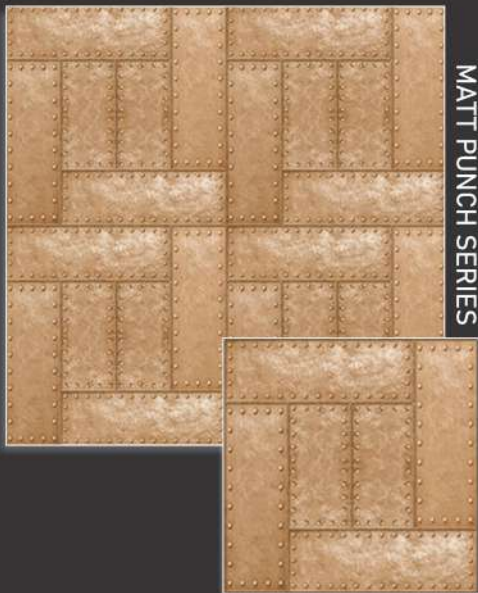

12mm
THICKNESS

MATT PUNCH SERIES

EVOK - 1010

400X400mm
DIGITAL TILES
Vitrified Parking