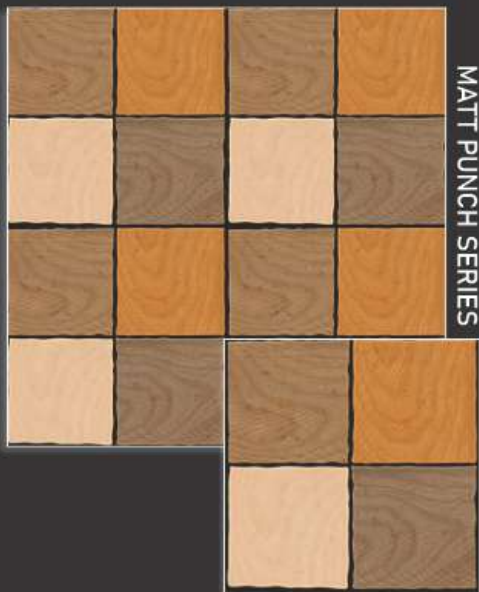

12mm
THICKNESS

ROYAL - 1008

400X400mm
DIGITAL TILES
Vitrified Parking