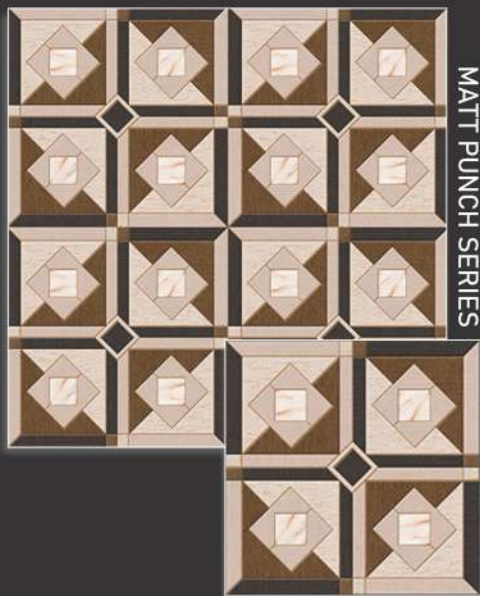

12mm
THICKNESS

MATT PUNCH SERIES

CANVAS - 1009

400X400mm
DIGITAL TILES
Vitrified Parking