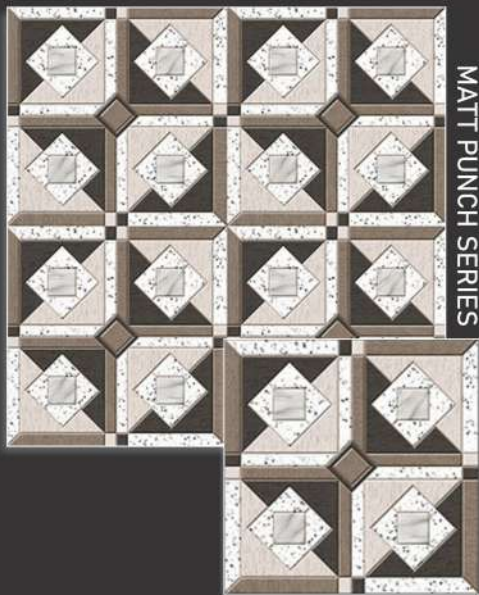

12mm
THICKNESS

CANVAS - 1008

400X400mm
DIGITAL TILES
Vitrified Parking