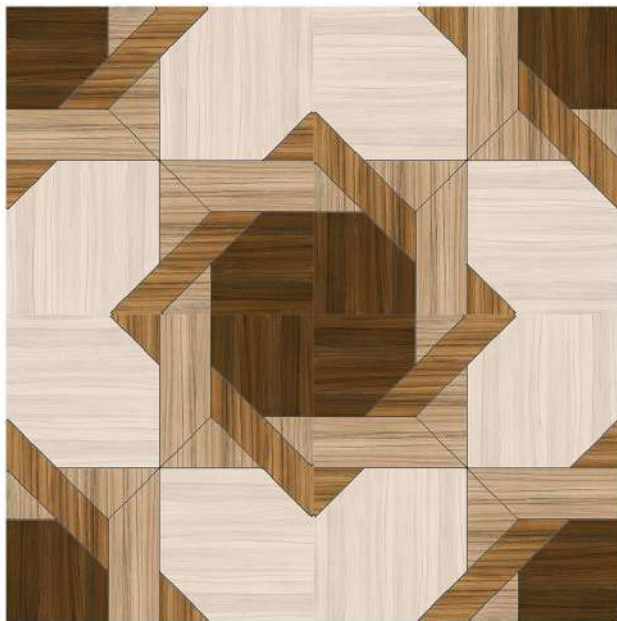

2832

FINISH
GLOSSY

SIZE
400x400 mm

COLLECTION
DIGITAL FLOOR TILES

 **8mm**
THICKNESS

2833

FINISH
GLOSSY

SIZE
400x400 mm