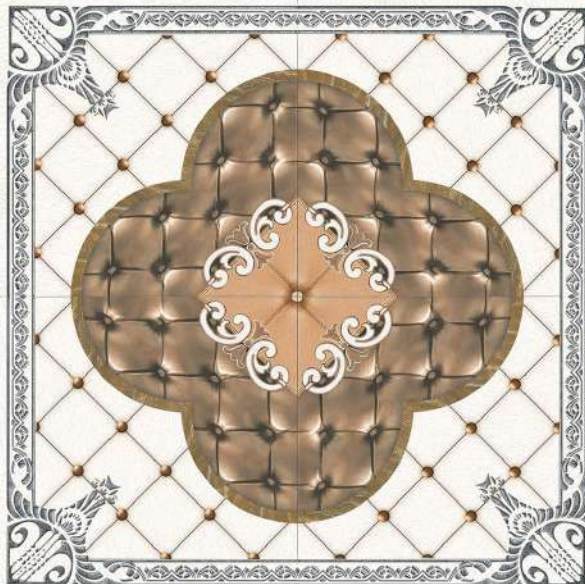

FINISH
GLOSSY

SIZE
400x400 mm

COLLECTION
DIGITAL FLOOR TILES

8mm
THICKNESS

2934