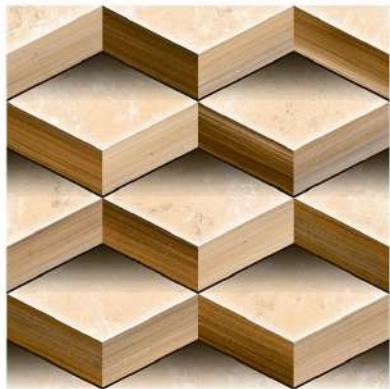

FINISH
GLOSSY

SIZE
400x400 mm

COLLECTION
DIGITAL FLOOR TILES

8mm
THICKNESS

2810