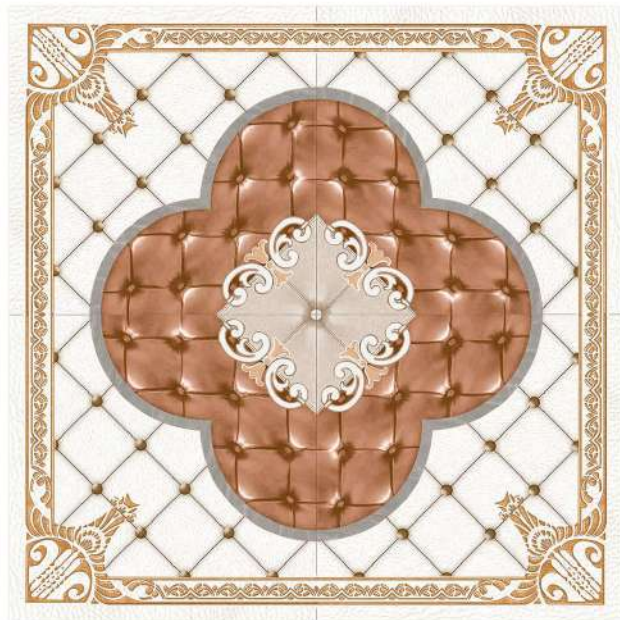

FINISH
GLOSSY

SIZE
400x400 mm

COLLECTION
DIGITAL FLOOR TILES

8mm
THICKNESS

2936