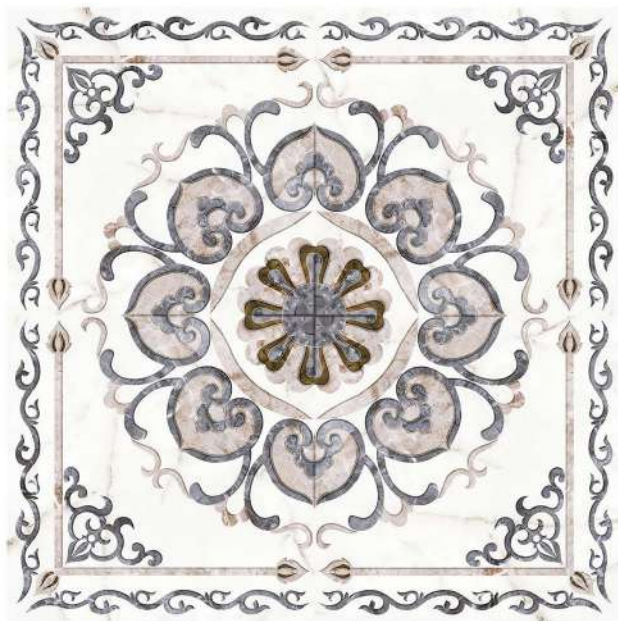

2887

FINISH
GLOSSY

SIZE
400x400 mm

COLLECTION
DIGITAL FLOOR TILES

 **8mm**
THICKNESS

2888

FINISH
GLOSSY

SIZE
400x400 mm