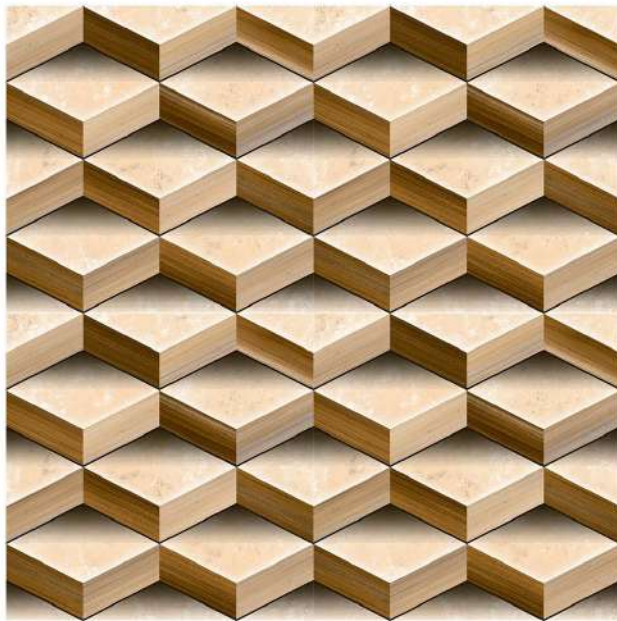

FINISH
GLOSSY

SIZE
400x400 mm

COLLECTION
DIGITAL FLOOR TILES

8mm
THICKNESS

2810