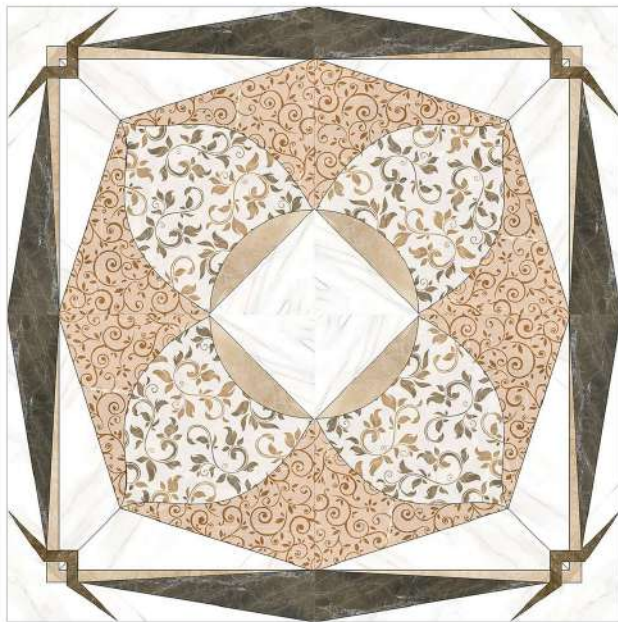

 **8mm**
THICKNESS

2897

FINISH
GLOSSY

SIZE
400x400 mm

COLLECTION
DIGITAL FLOOR TILES

 **8mm**
THICKNESS

2898

FINISH
GLOSSY