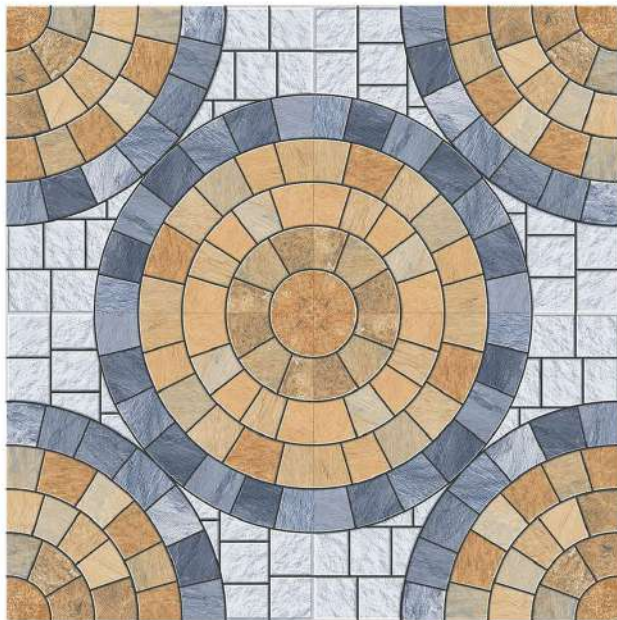

2335

FINISH
SATIN

SIZE
400x400 mm

COLLECTION
DIGITAL FLOOR TILES

 **8mm**
THICKNESS

2346

FINISH
SATIN

SIZE
400x400 mm