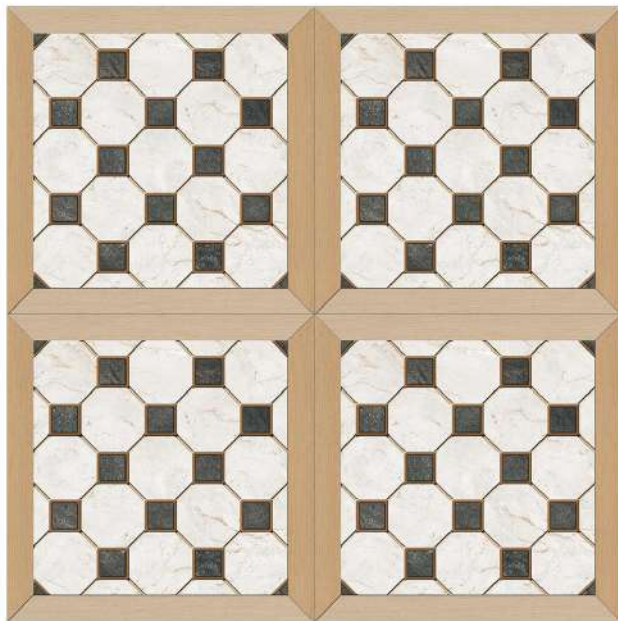

FINISH
SATIN

SIZE
400x400 mm

COLLECTION
DIGITAL FLOOR TILES

8mm
THICKNESS

2418