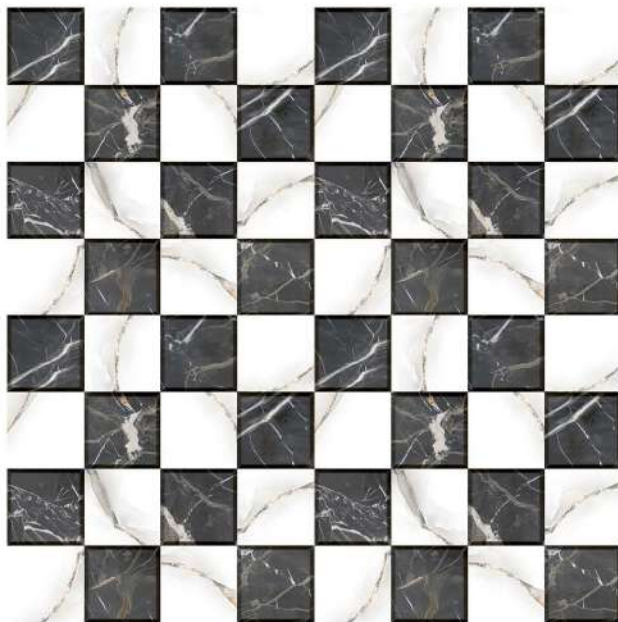

COLLECTION
DIGITAL FLOOR TILES

 **8mm**
THICKNESS

2374

FINISH
SATIN

SIZE
400x400 mm

COLLECTION
DIGITAL FLOOR TILES

 **8mm**
THICKNESS

2397