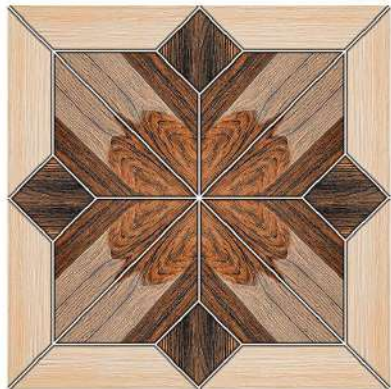

FINISH
SATIN

SIZE
400x400 mm

COLLECTION
DIGITAL FLOOR TILES

8mm
THICKNESS

2301