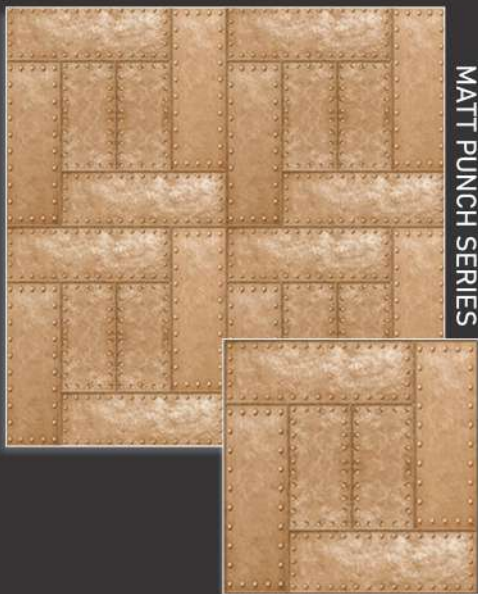

12mm
THICKNESS

MATT PUNCH SERIES

EVOK - 1010

400X400mm
DIGITAL TILES
Vitrified Parking