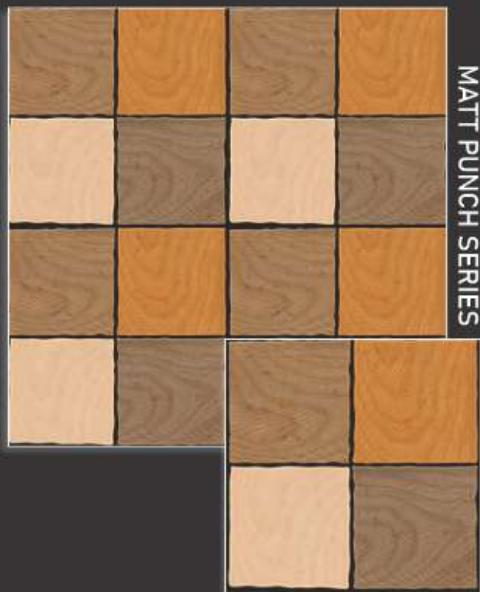

12mm
THICKNESS

ROYAL - 1008

400X400mm
DIGITAL TILES
Vitrified Parking