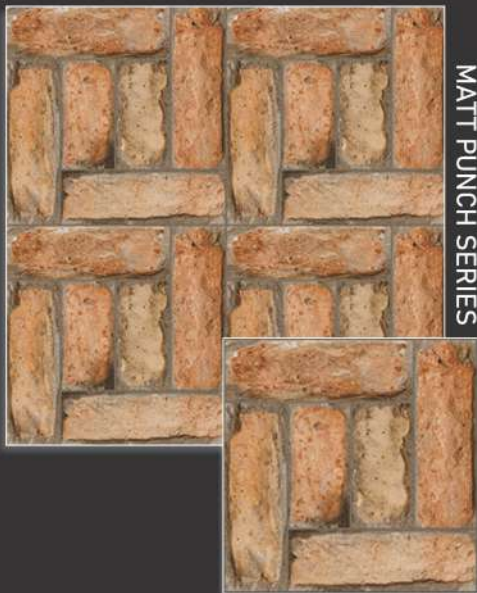

**12mm**  
THICKNESS

MATT PUNCH SERIES

CORE - 1004

400X400mm  
**DIGITAL** TILES  
Vitrified Parking

**12mm**  
THICKNESS

EVOK - 1001

400X400mm  
**DIGITAL** TILES  
Vitrified Parking

**12mm**  
THICKNESS