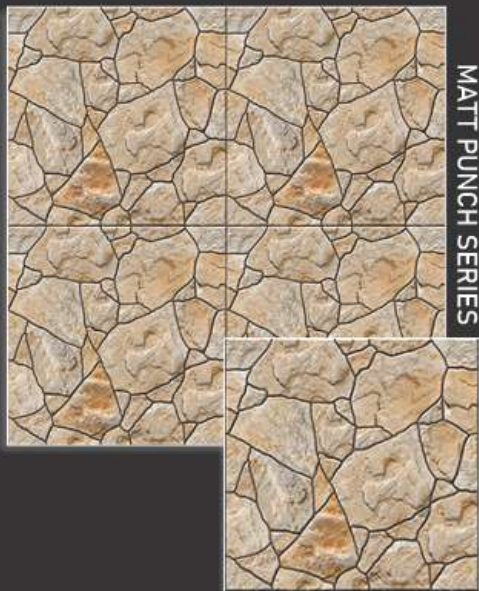

12mm
THICKNESS

TRUMP - 1015

400X400mm
DIGITAL TILES
Vitrified Parking