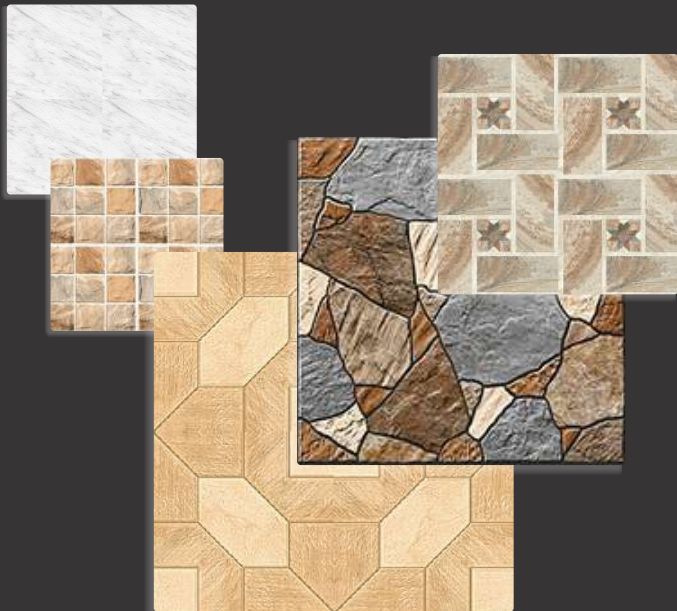

# Digital Matt

400x400mm

**12mm**  
THICKNESS

MATT PLAIN SERIES

8001

400X400mm  
**DIGITAL** TILES  
Vitrified Parking

**12mm**  
THICKNESS

8002