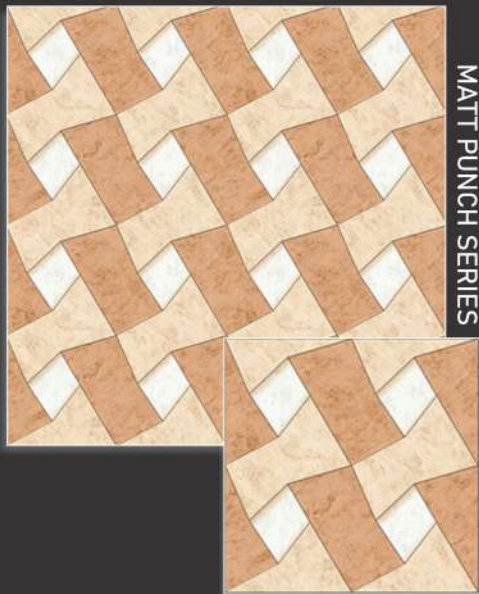

12mm
THICKNESS

MATT PUNCH SERIES

CARARA - 1017

400X400mm
DIGITAL TILES
Vitrified Parking