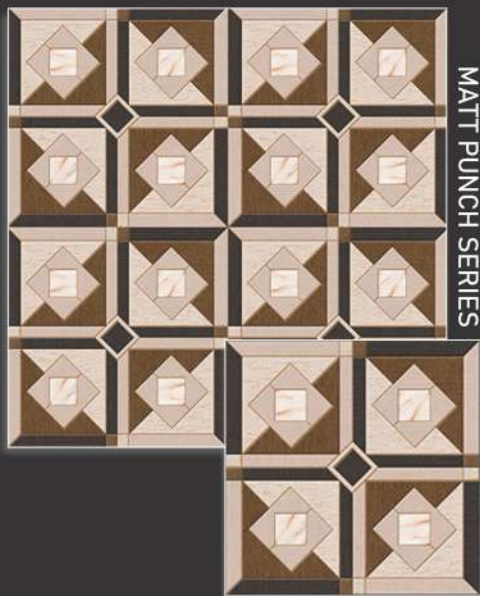

400X400mm  
**DIGITAL** TILES  
Vitrified Parking

**12mm**  
THICKNESS

CANVAS - 1011

400X400mm  
**DIGITAL** TILES  
Vitrified Parking

**12mm**  
THICKNESS

MATT PUNCH SERIES

CANVAS - 1009

400X400mm  
**DIGITAL** TILES  
Vitrified Parking