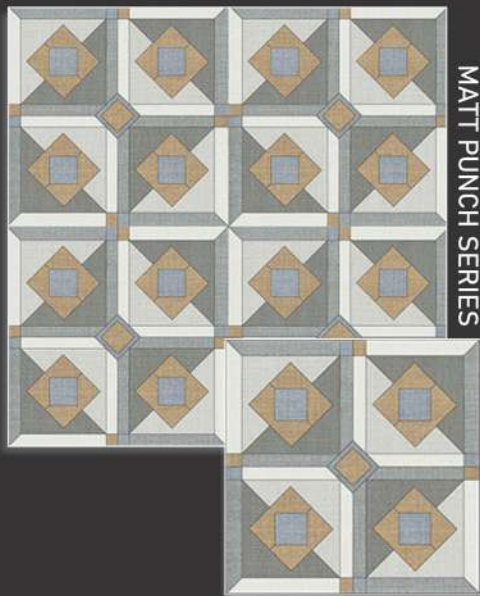

MATT PLAIN SERIES

8066

400X400mm  
**DIGITAL** TILES  
Vitrified Parking

**12mm**  
THICKNESS

MATT PUNCH SERIES

CANVAS - 1003

400X400mm  
**DIGITAL** TILES  
Vitrified Parking

**12mm**  
THICKNESS