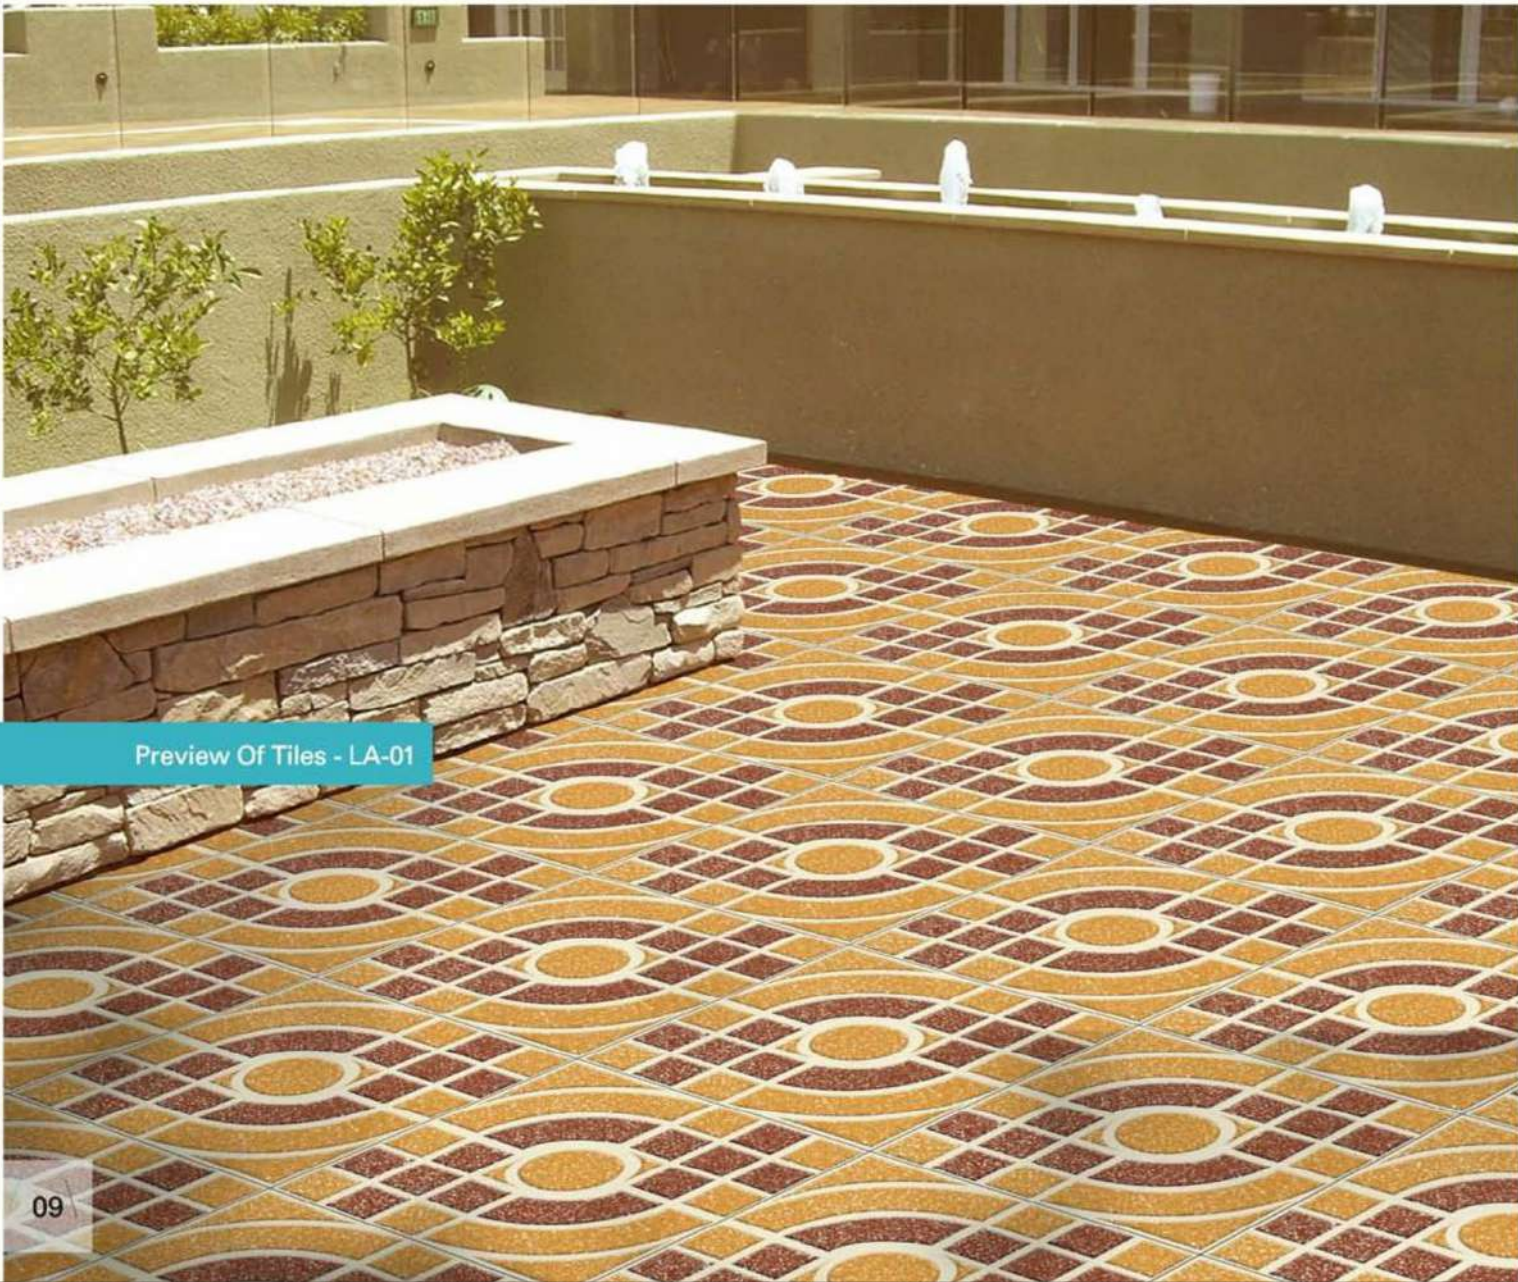

LA-04

LA-05 sp.colours

LA-06 sp.colours

12"x12" 

Arch Series 300X300 FLOOR TILES

LA-07 sp.colours

LA-08 sp.colours

NJ-01