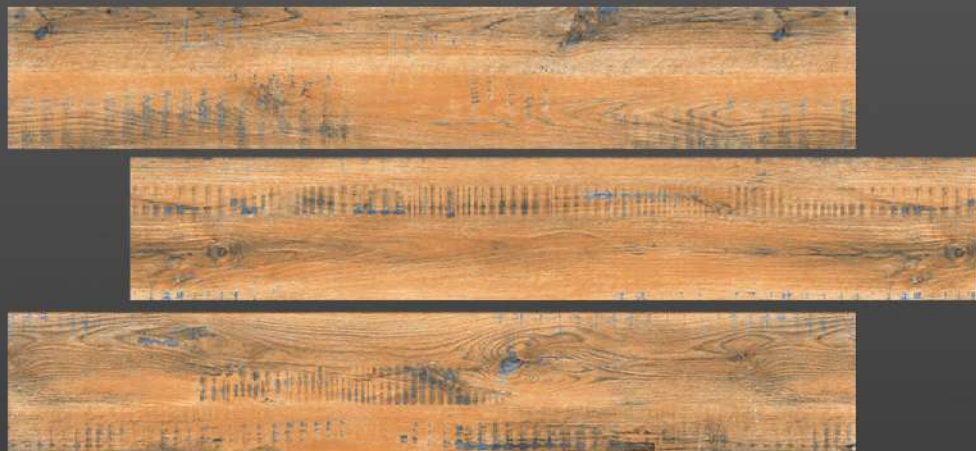

OAK WENGE

200x1200 MATT

WOOD STRIP

OXFORD BEIGE

200x1200 MATT

WOOD STRIP

OXFORD BROWN

200x1200 MATT

WOOD STRIP

OXFORD FANTA

200x1200 MATT

WOOD STRIP

OXFORD GREY

200x1200 MATT

WOOD STRIP

OXFORD GRIGEO