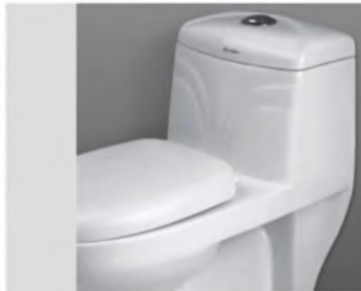

Repose Set - Cat. No.: 1001
22" x 16"

Royal - Cat. No.: 1062
One Piece Wash Down Closet

Capri Set - Cat. No.: 1003
25" x 20"

Irani W.C. Set - Cat. No. 1037
15.5" x 26.5" x 33"